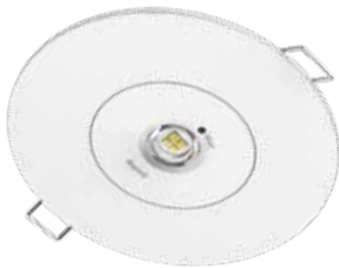

LUME REMOTE

Emergency Luminaires

A subtle and reliable safety solution.

LUME REMOTE is a sleek, emergency luminaire suitable for an extended variety of applications. The foldable flex driver enables installation in locations with limited ceiling space. Using reliable lithium iron phosphate (LiFePO4) battery technology, this state-of-the-art product ensures low maintenance and energy efficiency. Compliant to AS/NZS 2293.3, offering D40/D63 emergency classification.

Features

- D40 or D63 emergency classification
- Simple test button
- IC-4 Rating allows covering with building insulation
- LiFePO4 battery compliant with AS2293.3
- More than 2 hours discharge time
- Available in black or white finish

APPLICATIONS

Office Buildings
Shopping Centres
Car Parks
Sporting Venues
Schools
Hospitals
Hotels
Bars and Restaurants
Industrial Facilities
Warehouses
Foyers and Hallways
Multi-Residential

ACCESSORIES

Ø110mm Adaptor
(Ø90mm Cut Out)
(included)

Ø140mm Adaptor
(Ø110mm Cut Out)
(included)

Smart foldable driver

Exit and Emergency

White

Black

DIMENSIONS

FIND OUT MORE: