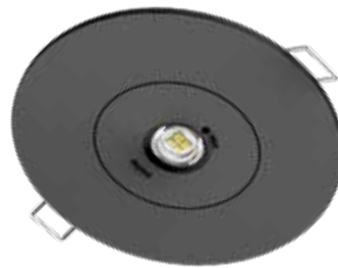

LUME REMOTE

Emergency Luminaires

A subtle and reliable safety solution.

LUME REMOTE is a sleek, emergency luminaire suitable for an extended variety of applications. The foldable flex driver enables installation in locations with limited ceiling space. Using reliable lithium iron phosphate (LiFePO4) battery technology, this state-of-the-art product ensures low maintenance and energy efficiency. Compliant to AS/NZS 2293.3, offering D40/D63 emergency classification.

Features

- D40 or D63 emergency classification
- Simple test button
- IC-4 Rating allows covering with building insulation
- LiFePO4 battery compliant with AS2293.3
- More than 2 hours discharge time
- Available in black or white finish

BK = Black

SPECIFICATIONS

Type:	Non-Maintained	Driver:	Remote
Body Material:	Polycarbonate	Power Lead:	1.5m Flex & Plug
Diffuser Material:	Polycarbonate (Clear)	Input:	220-240V, 50/60Hz
Fascia Colour:	White Black	Electrical Classification:	Class 2
IP Rating:	IP20	Battery Type:	D40: LiFePO4 3.2V 1.5Ah D63: LiFePO4 3.2V 3.6Ah
IC Rating:	IC-4 (ta 25°C)	Charger Operation:	Continuous
AS/NZS Standards:	60598 / 2293.3	Battery Test Button:	Manual
Beam Angle:	150°	Lifespan:	>50,000hrs @Ta25°C (L70)
CRI:	>80	Weight:	0.3kg
		Operating Ambient Temperature:	0 to 40°C

Ø140mm Adaptor
(Ø110mm Cut Out)
(included)

Smart foldable driver

Exit and Emergency

White

Black

DIMENSIONS

FIND OUT MORE: