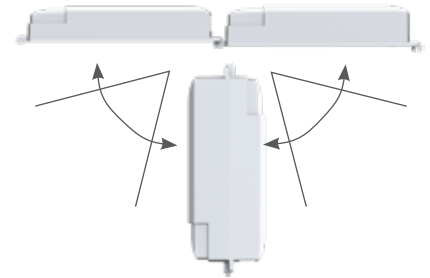

APPLICATIONS

Office Buildings
Shopping Centres
Car Parks
Sporting Venues
Schools
Hospitals
Hotels
Bars and Restaurants
Industrial Facilities
Warehouses
Foyers and Hallways
Multi-Residential

ACCESSORIES

Ø110mm Adaptor
(Ø90mm Cut Out)
(included)

Ø140mm Adaptor
(Ø110mm Cut Out)
(included)

Smart foldable driver

Exit and Emergency

White

Black

DIMENSIONS

FIND OUT MORE: