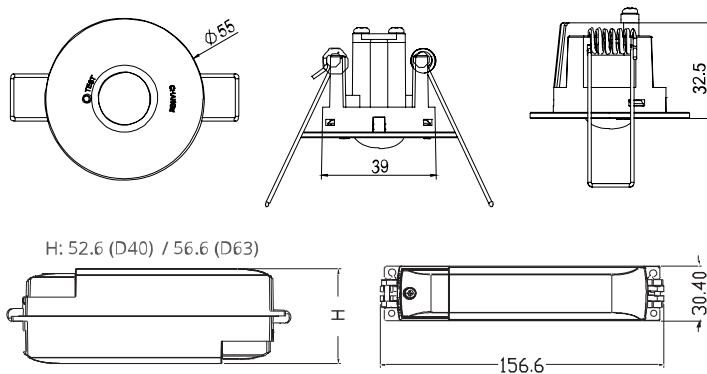

Ø140mm Adaptor
(Ø110mm Cut Out)
(included)

Smart foldable driver

Exit and Emergency

White

Black

DIMENSIONS

FIND OUT MORE: